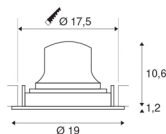

NUMINOS® MOVE DL XL

Indoor LED recessed ceiling light black/chrome 3000K
 20° rotating and pivoting

NUMINOS is the perfectly coordinated light system from SLV that combines function, design and technology. This way, you can experience a thousand lighting design possibilities with different downlights and spotlights. This also includes NUMINOS® MOVE DL XL, which impresses as a recessed ceiling light with the best workmanship and lighting quality. Ideal for discreet, modern and space-saving lighting that directs the accent to objects or the room. The recessed ceiling light has a power consumption of 37.4 watts, a luminous flux of 3500 lumens, a colour temperature of 3000 Kelvin and a good colour reproduction index of over 90. Installation is then done in no time at all. When to choose NUMINOS from SLV – modular diversity awaits you.

TECHNICAL DATA

Item no.:	1003723
Number of different light outlets	1
Secondary power / secondary voltage	1050mA
Height	11.8 cm
Diameter	19 cm
Installation diameter	17.5 cm
Installation depth	13 cm
Net weight	0.686 kg
Gross weight	0.929 kg
IP Code	IP 20
Safety class	III
Impact resistance class	IK02
Impact resistance	0,2 Joule
Assembly	Recessed
Assembly details	Ceiling
Wattage	37.4 W
Lumen	3500 lm
Colour temperature	3000 Kelvin
Beam angle	20 °
Color	black
CRI	90
UGR ≤	19