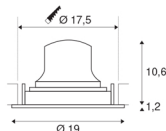

TECHNICAL DATA

Item no.:	1003724
Number of different light outlets	1
Secondary power / secondary voltage	1050mA
Height	11.8 cm
Diameter	19 cm
Installation diameter	17.5 cm
Installation depth	13 cm
Net weight	0.7 kg
Gross weight	0.89 kg
IP Code	IP 20
Safety class	III
Impact resistance class	IK02
Impact resistance	0,2 Joule
Assembly	Recessed
Assembly details	Ceiling
Wattage	37.4 W
Lumen	3300 lm
Colour temperature	3000 Kelvin
Beam angle	40 °
Color	black
CRI	90
UGR ≤	22