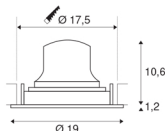

TECHNICAL DATA

Item no.:	1003725
Number of different light outlets	1
Secondary power / secondary voltage	1050mA
Height	11.8 cm
Diameter	19 cm
Installation diameter	17.5 cm
Installation depth	13 cm
Net weight	0.7 kg
Gross weight	0.89 kg
IP Code	IP 20
Safety class	III
Impact resistance class	IK02
Impact resistance	0,2 Joule
Assembly	Recessed
Assembly details	Ceiling
Wattage	37.4 W
Lumen	3550 lm
Colour temperature	3000 Kelvin
Beam angle	40 °
Color	black
CRI	90
UGR ≤	19