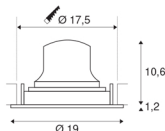

TECHNICAL DATA

Item no.:	1003726
Number of different light outlets	1
Secondary power / secondary voltage	1050mA
Height	11.8 cm
Diameter	19 cm
Installation diameter	17.5 cm
Installation depth	13 cm
Net weight	0.7 kg
Gross weight	0.89 kg
IP Code	IP 20
Safety class	III
Impact resistance class	IK02
Impact resistance	0,2 Joule
Assembly	Recessed
Assembly details	Ceiling
Wattage	37.4 W
Lumen	3500 lm
Colour temperature	3000 Kelvin
Beam angle	40 °
Color	black
CRI	90
UGR ≤	19