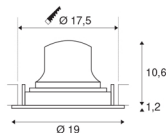

TECHNICAL DATA

Item no.:	1003727
Number of different light outlets	1
Secondary power / secondary voltage	1050mA
Height	11.8 cm
Diameter	19 cm
Installation diameter	17.5 cm
Installation depth	13 cm
Net weight	0.7 kg
Gross weight	0.89 kg
IP Code	IP 20
Safety class	III
Impact resistance class	IK02
Impact resistance	0,2 Joule
Assembly	Recessed
Assembly details	Ceiling
Wattage	37.4 W
Lumen	3300 lm
Colour temperature	3000 Kelvin
Beam angle	55 °
Color	black
CRI	90
UGR ≤	22