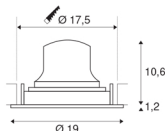

TECHNICAL DATA

Item no.:	1003728
Number of different light outlets	1
Secondary power / secondary voltage	1050mA
Height	11.8 cm
Diameter	19 cm
Installation diameter	17.5 cm
Installation depth	13 cm
Net weight	0.7 kg
Gross weight	0.89 kg
IP Code	IP 20
Safety class	III
Impact resistance class	IK02
Impact resistance	0,2 Joule
Assembly	Recessed
Assembly details	Ceiling
Wattage	37.4 W
Lumen	3550 lm
Colour temperature	3000 Kelvin
Beam angle	55 °
Color	black
CRI	90
UGR ≤	19