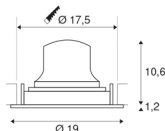

TECHNICAL DATA

Item no.:	1003729
Number of different light outlets	1
Secondary power / secondary voltage	1050mA
Height	11.8 cm
Diameter	19 cm
Installation diameter	17.5 cm
Installation depth	13 cm
Net weight	0.7 kg
Gross weight	0.89 kg
IP Code	IP 20
Safety class	III
Impact resistance class	IK02
Impact resistance	0,2 Joule
Assembly	Recessed
Assembly details	Ceiling
Wattage	37.4 W
Lumen	3500 lm
Colour temperature	3000 Kelvin
Beam angle	55 °
Color	black
CRI	90
UGR ≤	19