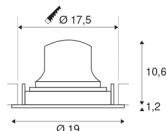

## NUMINOS® MOVE DL XL

Indoor LED recessed ceiling light white/white 3000K  
 20° rotating and pivoting

The NUMINOS light system from SLV perfectly combines function, design and technology. With different downlights and spotlights, you provide a thousand lighting design possibilities. Like with the NUMINOS® MOVE DL XL recessed ceiling light, which impresses with its high-quality workmanship and light. Ideal for discreet, modern and space-saving lighting that directs the accent to objects or the room. The recessed ceiling light has a power consumption of 37.4 watts, a luminous flux of 3550 lumens, a colour temperature of 3000 Kelvin and a good colour reproduction index of over 90. This means that easy installation is a mere formality. When will you choose SLV's modular variety?

## TECHNICAL DATA

Item no.:	1003734
Number of different light outlets	1
Secondary power / secondary voltage	1050mA
Height	11.8 cm
Diameter	19 cm
Installation diameter	17.5 cm
Installation depth	13 cm
Net weight	0.7 kg
Gross weight	0.89 kg
IP Code	IP 20
Safety class	III
Impact resistance class	IK02
Impact resistance	0,2 Joule
Assembly	Recessed
Assembly details	Ceiling
Wattage	37.4 W
Lumen	3550 lm
Colour temperature	3000 Kelvin
Beam angle	20 °
Color	white
CRI	90
UGR ≤	19