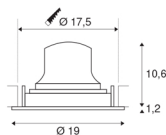

TECHNICAL DATA

Item no.:	1003735
Number of different light outlets	1
Secondary power / secondary voltage	1050mA
Height	11.8 cm
Diameter	19 cm
Installation diameter	17.5 cm
Installation depth	13 cm
Net weight	0.66 kg
Gross weight	0.706 kg
IP Code	IP 20
Safety class	III
Impact resistance class	IK02
Impact resistance	0,2 Joule
Assembly	Recessed
Assembly details	Ceiling
Wattage	37.4 W
Lumen	3500 lm
Colour temperature	3000 Kelvin
Beam angle	20 °
Color	white
CRI	90
UGR ≤	19