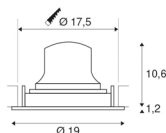

TECHNICAL DATA

Item no.:	1003737
Number of different light outlets	1
Secondary power / secondary voltage	1050mA
Height	11.8 cm
Diameter	19 cm
Installation diameter	17.5 cm
Installation depth	13 cm
Net weight	0.7 kg
Gross weight	0.89 kg
IP Code	IP 20
Safety class	III
Impact resistance class	IK02
Impact resistance	0,2 Joule
Assembly	Recessed
Assembly details	Ceiling
Wattage	37.4 W
Lumen	3550 lm
Colour temperature	3000 Kelvin
Beam angle	40 °
Color	white
CRI	90
UGR ≤	19