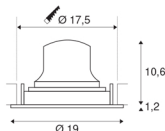

TECHNICAL DATA

Item no.:	1003738
Number of different light outlets	1
Secondary power / secondary voltage	1050mA
Height	11.8 cm
Diameter	19 cm
Installation diameter	17.5 cm
Installation depth	13 cm
Net weight	0.66 kg
Gross weight	0.706 kg
IP Code	IP 20
Safety class	III
Impact resistance class	IK02
Impact resistance	0,2 Joule
Assembly	Recessed
Assembly details	Ceiling
Wattage	37.4 W
Lumen	3500 lm
Colour temperature	3000 Kelvin
Beam angle	40 °
Color	white
CRI	90
UGR ≤	19