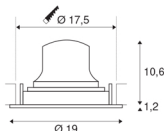

NUMINOS® MOVE DL XL

Indoor LED recessed ceiling light white/chrome 3000K
 55° rotating and pivoting

The NUMINOS light system from SLV perfectly combines function, design and technology. With a variety of downlights and spotlights, you can experience a thousand lighting design possibilities. Also with the NUMINOS® MOVE DL XL recessed ceiling light, which convinces with the best workmanship and lighting quality. Ideal for discreet, modern and space-saving lighting that directs the accent to objects or the room. The recessed ceiling light convinces with a power consumption of 37.4 watts, luminous flux of 3500 lumens, colour temperature of 3000 Kelvin and a colour reproduction index of 90. Installation is then done in no time at all. When will you choose SLV's modular variety?

TECHNICAL DATA

Item no.:	1003741
Number of different light outlets	1
Secondary power / secondary voltage	1050mA
Height	11.8 cm
Diameter	19 cm
Installation diameter	17.5 cm
Installation depth	13 cm
Net weight	0.66 kg
Gross weight	0.706 kg
IP Code	IP 20
Safety class	III
Impact resistance class	IK02
Impact resistance	0,2 Joule
Assembly	Recessed
Assembly details	Ceiling
Wattage	37.4 W
Lumen	3500 lm
Colour temperature	3000 Kelvin
Beam angle	55 °
Color	white
CRI	90
UGR ≤	19