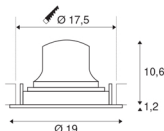

TECHNICAL DATA

Item no.:	1003747
Number of different light outlets	1
Secondary power / secondary voltage	1050mA
Height	11.8 cm
Diameter	19 cm
Installation diameter	17.5 cm
Installation depth	13 cm
Net weight	0.7 kg
Gross weight	0.89 kg
IP Code	IP 20
Safety class	III
Impact resistance class	IK02
Impact resistance	0,2 Joule
Assembly	Recessed
Assembly details	Ceiling
Wattage	37.4 W
Lumen	3750 lm
Colour temperature	4000 Kelvin
Beam angle	20 °
Color	black
CRI	90
UGR ≤	19