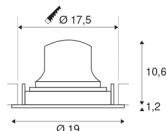

NUMINOS® MOVE DL XL

Indoor LED recessed ceiling light black/black 4000K
 40° rotating and pivoting

The NUMINOS light system from SLV skillfully combines function, design and technology. With various downlights and spotlights, you provide a thousand lighting design options. Also with the NUMINOS® MOVE DL XL recessed ceiling light, which convinces with the best workmanship and lighting quality. Ideal for harmonious, modern and space-saving lighting that directs the accent to objects or the room. The recessed ceiling light can convince with a power consumption of 37.4 watts, luminous flux of 3600 lumens, colour temperature of 4000 Kelvin and a high colour reproduction index of over 90. Installation is then done in no time at all. When do you choose NUMINOS ® from SLV?

TECHNICAL DATA

Item no.:	1003748
Number of different light outlets	1
Secondary power / secondary voltage	1050mA
Height	11.8 cm
Diameter	19 cm
Installation diameter	17.5 cm
Installation depth	13 cm
Net weight	0.66 kg
Gross weight	0.706 kg
IP Code	IP 20
Safety class	III
Impact resistance class	IK02
Impact resistance	0,2 Joule
Assembly	Recessed
Assembly details	Ceiling
Wattage	37.4 W
Lumen	3600 lm
Colour temperature	4000 Kelvin
Beam angle	40 °
Color	black
CRI	90
UGR ≤	22