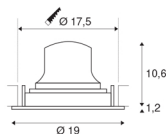

TECHNICAL DATA

Item no.:	1003749
Number of different light outlets	1
Secondary power / secondary voltage	1050mA
Height	11.8 cm
Diameter	19 cm
Installation diameter	17.5 cm
Installation depth	13 cm
Net weight	0.66 kg
Gross weight	0.706 kg
IP Code	IP 20
Safety class	III
Impact resistance class	IK02
Impact resistance	0,2 Joule
Assembly	Recessed
Assembly details	Ceiling
Wattage	37.4 W
Lumen	3800 lm
Colour temperature	4000 Kelvin
Beam angle	40 °
Color	black
CRI	90
UGR ≤	19