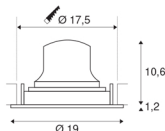

TECHNICAL DATA

Item no.:	1003750
Number of different light outlets	1
Secondary power / secondary voltage	1050mA
Height	11.8 cm
Diameter	19 cm
Installation diameter	17.5 cm
Installation depth	13 cm
Net weight	0.715 kg
Gross weight	0.87 kg
IP Code	IP 20
Safety class	III
Impact resistance class	IK02
Impact resistance	0,2 Joule
Assembly	Recessed
Assembly details	Ceiling
Wattage	37.4 W
Lumen	3750 lm
Colour temperature	4000 Kelvin
Beam angle	40 °
Color	black
CRI	90
UGR ≤	19