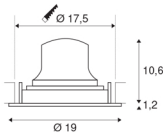

TECHNICAL DATA

Item no.:	1003751
Number of different light outlets	1
Secondary power / secondary voltage	1050mA
Height	11.8 cm
Diameter	19 cm
Installation diameter	17.5 cm
Installation depth	13 cm
Net weight	0.7 kg
Gross weight	0.89 kg
IP Code	IP 20
Safety class	III
Impact resistance class	IK02
Impact resistance	0,2 Joule
Assembly	Recessed
Assembly details	Ceiling
Wattage	37.4 W
Lumen	3600 lm
Colour temperature	4000 Kelvin
Beam angle	55 °
Color	black
CRI	90
UGR ≤	25