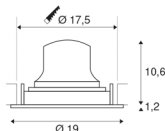

TECHNICAL DATA

Item no.:	1003753
Number of different light outlets	1
Secondary power / secondary voltage	1050mA
Height	11.8 cm
Diameter	19 cm
Installation diameter	17.5 cm
Installation depth	13 cm
Net weight	0.7 kg
Gross weight	0.89 kg
IP Code	IP 20
Safety class	III
Impact resistance class	IK02
Impact resistance	0,2 Joule
Assembly	Recessed
Assembly details	Ceiling
Wattage	37.4 W
Lumen	3750 lm
Colour temperature	4000 Kelvin
Beam angle	55 °
Color	black
CRI	90
UGR ≤	19