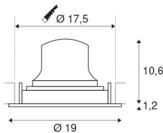

TECHNICAL DATA

Item no.:	1003757
Number of different light outlets	1
Secondary power / secondary voltage	1050mA
Height	11.8 cm
Diameter	19 cm
Installation diameter	17.5 cm
Installation depth	13 cm
Net weight	0.7 kg
Gross weight	0.89 kg
IP Code	IP 20
Safety class	III
Impact resistance class	IK02
Impact resistance	0,2 Joule
Assembly	Recessed
Assembly details	Ceiling
Wattage	37.4 W
Lumen	3600 lm
Colour temperature	4000 Kelvin
Beam angle	20 °
Color	white
CRI	90
UGR ≤	22