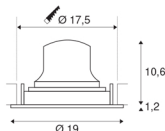

TECHNICAL DATA

Item no.:	1003758
Number of different light outlets	1
Secondary power / secondary voltage	1050mA
Height	11.8 cm
Diameter	19 cm
Installation diameter	17.5 cm
Installation depth	13 cm
Net weight	0.66 kg
Gross weight	0.706 kg
IP Code	IP 20
Safety class	III
Impact resistance class	IK02
Impact resistance	0,2 Joule
Assembly	Recessed
Assembly details	Ceiling
Wattage	37.4 W
Lumen	3800 lm
Colour temperature	4000 Kelvin
Beam angle	20 °
Color	white
CRI	90
UGR ≤	19