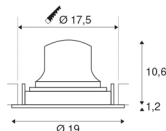

TECHNICAL DATA

Item no.:	1003759
Number of different light outlets	1
Secondary power / secondary voltage	1050mA
Height	11.8 cm
Diameter	19 cm
Installation diameter	17.5 cm
Installation depth	13 cm
Net weight	0.66 kg
Gross weight	0.706 kg
IP Code	IP 20
Safety class	III
Impact resistance class	IK02
Impact resistance	0,2 Joule
Assembly	Recessed
Assembly details	Ceiling
Wattage	37.4 W
Lumen	3750 lm
Colour temperature	4000 Kelvin
Beam angle	20 °
Color	white
CRI	90
UGR ≤	19