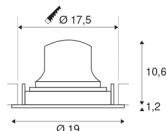

NUMINOS® MOVE DL XL

Indoor LED recessed ceiling light white/white 4000K
 40° rotating and pivoting

The NUMINOS light system from SLV combines technology, design and functionality like no other. With various downlights and spotlights, you provide a thousand lighting design options. Like with the NUMINOS® MOVE DL XL recessed ceiling light, which impresses with its high-quality workmanship and light. In this way, you can create discreet, modern and space-saving lighting that draws the focus to objects or the room. The recessed ceiling light convinces with a power consumption of 37.4 watts, luminous flux of 3800 lumens, colour temperature of 4000 Kelvin and a colour reproduction index of 90. Installation is then done in no time at all. When will you choose SLV's modular variety?

TECHNICAL DATA

Item no.:	1003761
Number of different light outlets	1
Secondary power / secondary voltage	1050mA
Height	11.8 cm
Diameter	19 cm
Installation diameter	17.5 cm
Installation depth	13 cm
Net weight	0.7 kg
Gross weight	0.89 kg
IP Code	IP 20
Safety class	III
Impact resistance class	IK02
Impact resistance	0,2 Joule
Assembly	Recessed
Assembly details	Ceiling
Wattage	37.4 W
Lumen	3800 lm
Colour temperature	4000 Kelvin
Beam angle	40 °
Color	white
CRI	90
UGR ≤	19