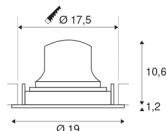

TECHNICAL DATA

Item no.:	1003762
Number of different light outlets	1
Secondary power / secondary voltage	1050mA
Height	11.8 cm
Diameter	19 cm
Installation diameter	17.5 cm
Installation depth	13 cm
Net weight	0.7 kg
Gross weight	0.89 kg
IP Code	IP 20
Safety class	III
Impact resistance class	IK02
Impact resistance	0,2 Joule
Assembly	Recessed
Assembly details	Ceiling
Wattage	37.4 W
Lumen	3750 lm
Colour temperature	4000 Kelvin
Beam angle	40 °
Color	white
CRI	90
UGR ≤	19