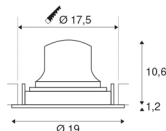

TECHNICAL DATA

Item no.:	1003764
Number of different light outlets	1
Secondary power / secondary voltage	1050mA
Height	11.8 cm
Diameter	19 cm
Installation diameter	17.5 cm
Installation depth	13 cm
Net weight	0.7 kg
Gross weight	0.89 kg
IP Code	IP 20
Safety class	III
Impact resistance class	IK02
Impact resistance	0,2 Joule
Assembly	Recessed
Assembly details	Ceiling
Wattage	37.4 W
Lumen	3800 lm
Colour temperature	4000 Kelvin
Beam angle	55 °
Color	white
CRI	90
UGR ≤	19