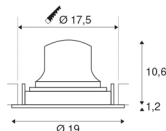

NUMINOS® MOVE DL XL

Indoor LED recessed ceiling light white/chrome 4000K
 55° rotating and pivoting

NUMINOS is the best possible coordinated light system from SLV that combines function, design and technology. With various downlights and spotlights, you provide a thousand lighting design options. Also with the NUMINOS® MOVE DL XL recessed ceiling light, which convinces with the best workmanship and lighting quality. Ideal for discreet, modern and space-saving lighting that draws the focus to objects or the room. The recessed ceiling light has a power consumption of 37.4 watts, a luminous flux of 3750 lumens, a colour temperature of 4000 Kelvin and a high colour reproduction index of over 90. Installation is then done in no time at all. When will you choose SLV's modular variety?

TECHNICAL DATA

Item no.:	1003765
Number of different light outlets	1
Secondary power / secondary voltage	1050mA
Height	11.8 cm
Diameter	19 cm
Installation diameter	17.5 cm
Installation depth	13 cm
Net weight	0.7 kg
Gross weight	0.89 kg
IP Code	IP 20
Safety class	III
Impact resistance class	IK02
Impact resistance	0,2 Joule
Assembly	Recessed
Assembly details	Ceiling
Wattage	37.4 W
Lumen	3750 lm
Colour temperature	4000 Kelvin
Beam angle	55 °
Color	white
CRI	90
UGR ≤	19