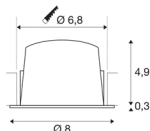

NUMINOS® DL S

Indoor LED recessed ceiling light black/black 2700K 20° including leaf springs

TECHNICAL DATA

Item no.:	1003769
Number of different light outlets	1
Secondary power / secondary voltage	250mA
Height	5.2 cm
Diameter	8 cm
Installation diameter	6.8 cm
Installation depth	5.5 cm
Net weight	0.16 kg
Gross weight	0.2 kg
IP Code	IP 20 / IP 44
Safety class	III
Impact resistance class	IK02
Impact resistance	0,2 Joule
Assembly	Recessed
Assembly details	Ceiling
Wattage	8.6 W
Lumen	670 lm
Colour temperature	2700 Kelvin
Beam angle	20 °
Color	black
CRI	90
UGR ≤	19