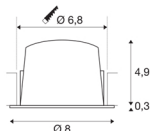

NUMINOS® DL S

Indoor LED recessed ceiling light black/white 2700K
 20° including leaf springs

The NUMINOS light system from SLV perfectly combines function, design and technology. With various downlights and spotlights, you provide a thousand lighting design options. This also includes NUMINOS® DL S, which impresses as a recessed ceiling light with the best workmanship and lighting quality. Ideal for discreet, modern and space-saving lighting that directs the accent to objects or the room. The recessed ceiling light can convince with a power consumption of 8.6 watts, luminous flux of 720 lumens, colour temperature of 2700 Kelvin and a high colour reproduction index of over 90. Installation is then done in no time at all. When do you choose NUMINOS® from SLV?

TECHNICAL DATA

Item no.:	1003770
Number of different light outlets	1
Secondary power / secondary voltage	250mA
Height	5.2 cm
Diameter	8 cm
Installation diameter	6.8 cm
Installation depth	5.5 cm
Net weight	0.16 kg
Gross weight	0.2 kg
IP Code	IP 20 / IP 44
Safety class	III
Impact resistance class	IK02
Impact resistance	0,2 Joule
Assembly	Recessed
Assembly details	Ceiling
Wattage	8.6 W
Lumen	720 lm
Colour temperature	2700 Kelvin
Beam angle	20 °
Color	black
CRI	90
UGR ≤	18.5