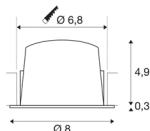

NUMINOS® DL S

Indoor LED recessed ceiling light black/black 2700K
 40° including leaf springs

The NUMINOS light system from SLV combines technology, design and functionality like no other. The different downlights and spotlights make a thousand lighting design options possible. Also with the NUMINOS® DL S recessed ceiling light, which convinces with the best workmanship and lighting quality. In this way, you can create discreet, modern and space-saving lighting that draws the focus to objects or the room. The recessed ceiling light convinces with a power consumption of 8.6 watts, luminous flux of 670 lumens, colour temperature of 2700 Kelvin and a colour reproduction index of 90. This means that easy installation is a mere formality. When do you choose NUMINOS® from SLV?

TECHNICAL DATA

Item no.:	1003772
Number of different light outlets	1
Secondary power / secondary voltage ^e	250mA
Height	5.2 cm
Diameter	8 cm
Installation diameter	6.8 cm
Installation depth	5.5 cm
Net weight	0.16 kg
Gross weight	0.185 kg
IP Code	IP 20 / IP 44
Safety class	III
Impact resistance class	IK02
Impact resistance	0,2 Joule
Assembly	Recessed
Assembly details	Ceiling
Wattage	8.6 W
Lumen	670 lm
Colour temperature	2700 Kelvin
Beam angle	40 °
Color	black
CRI	90
UGR ≤	18.5