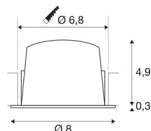

NUMINOS® DL S

Indoor LED recessed ceiling light black/black 2700K
55° including leaf springs

TECHNICAL DATA

Item no.:	1003775
Number of different light outlets	1
Secondary power / secondary voltage	250mA
Height	5.2 cm
Diameter	8 cm
Installation diameter	6.8 cm
Installation depth	5.5 cm
Net weight	0.16 kg
Gross weight	0.2 kg
IP Code	IP 20 / IP 44
Safety class	III
Impact resistance class	IK02
Impact resistance	0,2 Joule
Assembly	Recessed
Assembly details	Ceiling
Wattage	8.6 W
Lumen	670 lm
Colour temperature	2700 Kelvin
Beam angle	55 °
Color	black
CRI	90
UGR ≤	22