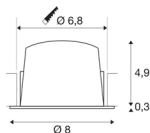

TECHNICAL DATA

Item no.:	1003776
Number of different light outlets	1
Secondary power / secondary voltage	250mA
Height	5.2 cm
Diameter	8 cm
Installation diameter	6.8 cm
Installation depth	5.5 cm
Net weight	0.12 kg
Gross weight	0.128 kg
IP Code	IP 20 / IP 44
Safety class	III
Impact resistance class	IK02
Impact resistance	0,2 Joule
Assembly	Recessed
Assembly details	Ceiling
Wattage	8.6 W
Lumen	720 lm
Colour temperature	2700 Kelvin
Beam angle	55 °
Color	black
CRI	90
UGR ≤	22