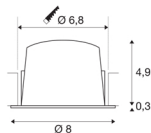

TECHNICAL DATA

Item no.:	1003777
Number of different light outlets	1
Secondary power / secondary voltage	250mA
Height	5.2 cm
Diameter	8 cm
Installation diameter	6.8 cm
Installation depth	5.5 cm
Net weight	0.16 kg
Gross weight	0.2 kg
IP Code	IP 20 / IP 44
Safety class	III
Impact resistance class	IK02
Impact resistance	0,2 Joule
Assembly	Recessed
Assembly details	Ceiling
Wattage	8.6 W
Lumen	690 lm
Colour temperature	2700 Kelvin
Beam angle	55 °
Color	black
CRI	90
UGR ≤	22