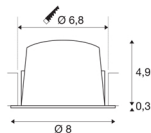

TECHNICAL DATA

Item no.:	1003782
Number of different light outlets	1
Secondary power / secondary voltage	250mA
Height	5.2 cm
Diameter	8 cm
Installation diameter	6.8 cm
Installation depth	5.5 cm
Net weight	0.16 kg
Gross weight	0.185 kg
IP Code	IP 20 / IP 44
Safety class	III
Impact resistance class	IK02
Impact resistance	0,2 Joule
Assembly	Recessed
Assembly details	Ceiling
Wattage	8.6 W
Lumen	720 lm
Colour temperature	2700 Kelvin
Beam angle	20 °
Color	white
CRI	90
UGR ≤	18,5