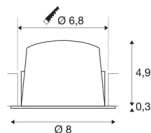

TECHNICAL DATA

Item no.:	1003783
Number of different light outlets	1
Secondary power / secondary voltage	250mA
Height	5.2 cm
Diameter	8 cm
Installation diameter	6.8 cm
Installation depth	5.5 cm
Net weight	0.157 kg
Gross weight	0.183 kg
IP Code	IP 20 / IP 44
Safety class	III
Impact resistance class	IK02
Impact resistance	0,2 Joule
Assembly	Recessed
Assembly details	Ceiling
Wattage	8.6 W
Lumen	690 lm
Colour temperature	2700 Kelvin
Beam angle	20 °
Color	white
CRI	90
UGR ≤	19