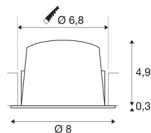

NUMINOS® DL S

Indoor LED recessed ceiling light white/black 2700K 40° gimballed, rotating and pivoting, including leaf springs

The recessed ceiling light can convince with a power consumption of 8.6 watts, luminous flux of 670 lumens, colour temperature of 2700 Kelvin and a high colour reproduction index of over 90. Installation is then done in no time at all. When to choose NUMINOS from SLV – modular diversity awaits you.