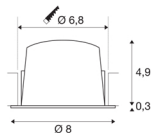

TECHNICAL DATA

Item no.:	1003785
Number of different light outlets	1
Secondary power / secondary voltage	250mA
Height	5.2 cm
Diameter	8 cm
Installation diameter	6.8 cm
Installation depth	5.5 cm
Net weight	0.16 kg
Gross weight	0.2 kg
IP Code	IP 20 / IP 44
Safety class	III
Impact resistance class	IK02
Impact resistance	0,2 Joule
Assembly	Recessed
Assembly details	Ceiling
Wattage	8.6 W
Lumen	720 lm
Colour temperature	2700 Kelvin
Beam angle	40 °
Color	white
CRI	90
UGR ≤	19