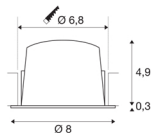

TECHNICAL DATA

Item no.:	1003786
Number of different light outlets	1
Secondary power / secondary voltage	250mA
Height	5.2 cm
Diameter	8 cm
Installation diameter	6.8 cm
Installation depth	5.5 cm
Net weight	0.16 kg
Gross weight	0.2 kg
IP Code	IP 20 / IP 44
Safety class	III
Impact resistance class	IK02
Impact resistance	0,2 Joule
Assembly	Recessed
Assembly details	Ceiling
Wattage	8.6 W
Lumen	690 lm
Colour temperature	2700 Kelvin
Beam angle	40 °
Color	white
CRI	90
UGR ≤	19