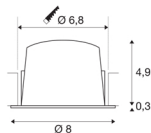

## NUMINOS® DL S

Indoor LED recessed ceiling light white/chrome 2700K 55° gimballed, rotating and pivoting, including leaf springs

The NUMINOS light system from SLV combines technology, design and functionality like no other. With a variety of downlights and spotlights, you provide a thousand lighting design options. Also with the NUMINOS® DL S recessed ceiling light, which convinces with the best workmanship and lighting quality. Ideal for discreet, modern and space-saving lighting that directs the accent to objects or the room. The recessed ceiling light has a power consumption of 8.6 watts, a luminous flux of 690 lumens, a colour temperature of 2700 Kelvin and a good colour reproduction index of over 90. This means that simple installation is a mere formality. When do you choose NUMINOS® from SLV?

## TECHNICAL DATA

Item no.:	1003789
Number of different light outlets	1
Secondary power / secondary voltage	250mA
Height	5.2 cm
Diameter	8 cm
Installation diameter	6.8 cm
Installation depth	5.5 cm
Net weight	0.16 kg
Gross weight	0.2 kg
IP Code	IP 20 / IP 44
Safety class	III
Impact resistance class	IK02
Impact resistance	0,2 Joule
Assembly	Recessed
Assembly details	Ceiling
Wattage	8.6 W
Lumen	690 lm
Colour temperature	2700 Kelvin
Beam angle	55 °
Color	white
CRI	90
UGR ≤	22