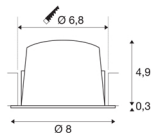

TECHNICAL DATA

Item no.:	1003797
Number of different light outlets	1
Secondary power / secondary voltage	250mA
Height	5.2 cm
Diameter	8 cm
Installation diameter	6.8 cm
Installation depth	5.5 cm
Net weight	0.16 kg
Gross weight	0.2 kg
IP Code	IP 20 / IP 44
Safety class	III
Impact resistance class	IK02
Impact resistance	0,2 Joule
Assembly	Recessed
Assembly details	Ceiling
Wattage	8.6 W
Lumen	730 lm
Colour temperature	3000 Kelvin
Beam angle	40 °
Color	black
CRI	90
UGR ≤	19