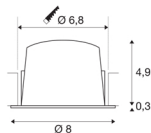

NUMINOS® DL S

Indoor LED recessed ceiling light black/black 3000K 55° gimballed, rotating and pivoting, including leaf springs

The NUMINOS light system from SLV combines technology, design and functionality like no other. With a variety of downlights and spotlights, you provide a thousand lighting design options. Like with the NUMINOS® DL S recessed ceiling light, which impresses with its high-quality workmanship and light. In this way, you can create unobtrusive, modern and space-saving lighting that draws the focus to objects or the room. The recessed ceiling light can convince with a power consumption of 8.6 watts, luminous flux of 690 lumens, colour temperature of 3000 Kelvin and a high colour reproduction index of over 90. Installation is then done in no time at all. When do you choose NUMINOS® from SLV?

TECHNICAL DATA

Item no.:	1003799
Number of different light outlets	1
Secondary power / secondary voltage	250mA
Height	5.2 cm
Diameter	8 cm
Installation diameter	6.8 cm
Installation depth	5.5 cm
Net weight	0.16 kg
Gross weight	0.185 kg
IP Code	IP 20 / IP 44
Safety class	III
Impact resistance class	IK02
Impact resistance	0,2 Joule
Assembly	Recessed
Assembly details	Ceiling
Wattage	8.6 W
Lumen	690 lm
Colour temperature	3000 Kelvin
Beam angle	55 °
Color	black
CRI	90
UGR ≤	22