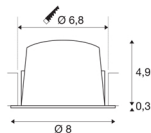

TECHNICAL DATA

Item no.:	1003800
Number of different light outlets	1
Secondary power / secondary voltage	250mA
Height	5.2 cm
Diameter	8 cm
Installation diameter	6.8 cm
Installation depth	5.5 cm
Net weight	0.16 kg
Gross weight	0.2 kg
IP Code	IP 20 / IP 44
Safety class	III
Impact resistance class	IK02
Impact resistance	0,2 Joule
Assembly	Recessed
Assembly details	Ceiling
Wattage	8.6 W
Lumen	730 lm
Colour temperature	3000 Kelvin
Beam angle	55 °
Color	black
CRI	90
UGR ≤	22