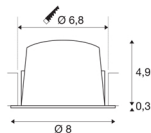

TECHNICAL DATA

Item no.:	1003801
Number of different light outlets	1
Secondary power / secondary voltage	250mA
Height	5.2 cm
Diameter	8 cm
Installation diameter	6.8 cm
Installation depth	5.5 cm
Net weight	0.16 kg
Gross weight	0.2 kg
IP Code	IP 20 / IP 44
Safety class	III
Impact resistance class	IK02
Impact resistance	0,2 Joule
Assembly	Recessed
Assembly details	Ceiling
Wattage	8.6 W
Lumen	700 lm
Colour temperature	3000 Kelvin
Beam angle	55 °
Color	black
CRI	90
UGR ≤	19