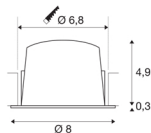

TECHNICAL DATA

Item no.:	1003805
Number of different light outlets	1
Secondary power / secondary voltage	250mA
Height	5.2 cm
Diameter	8 cm
Installation diameter	6.8 cm
Installation depth	5.5 cm
Net weight	0.16 kg
Gross weight	0.2 kg
IP Code	IP 20 / IP 44
Safety class	III
Impact resistance class	IK02
Impact resistance	0,2 Joule
Assembly	Recessed
Assembly details	Ceiling
Wattage	8.6 W
Lumen	690 lm
Colour temperature	3000 Kelvin
Beam angle	20 °
Color	white
CRI	90
UGR ≤	19