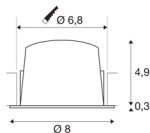

TECHNICAL DATA

Item no.:	1003807
Number of different light outlets	1
Secondary power / secondary voltage	250mA
Height	5.2 cm
Diameter	8 cm
Installation diameter	6.8 cm
Installation depth	5.5 cm
Net weight	0.16 kg
Gross weight	0.2 kg
IP Code	IP 20 / IP 44
Safety class	III
Impact resistance class	IK02
Impact resistance	0,2 Joule
Assembly	Recessed
Assembly details	Ceiling
Wattage	8.6 W
Lumen	700 lm
Colour temperature	3000 Kelvin
Beam angle	20 °
Color	white
CRI	90
UGR ≤	19