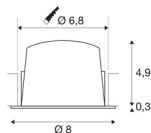

TECHNICAL DATA

Item no.:	1003808
Number of different light outlets	1
Secondary power / secondary voltage	250mA
Height	5.2 cm
Diameter	8 cm
Installation diameter	6.8 cm
Installation depth	5.5 cm
Net weight	0.16 kg
Gross weight	0.2 kg
IP Code	IP 20 / IP 44
Safety class	III
Impact resistance class	IK02
Impact resistance	0,2 Joule
Assembly	Recessed
Assembly details	Ceiling
Wattage	8.6 W
Lumen	690 lm
Colour temperature	3000 Kelvin
Beam angle	40 °
Color	white
CRI	90
UGR ≤	19