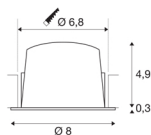

TECHNICAL DATA

Item no.:	1003809
Number of different light outlets	1
Secondary power / secondary voltage	250mA
Height	5.2 cm
Diameter	8 cm
Installation diameter	6.8 cm
Installation depth	5.5 cm
Net weight	0.16 kg
Gross weight	0.185 kg
IP Code	IP 20 / IP 44
Safety class	III
Impact resistance class	IK02
Impact resistance	0,2 Joule
Assembly	Recessed
Assembly details	Ceiling
Wattage	8.6 W
Lumen	730 lm
Colour temperature	3000 Kelvin
Beam angle	40 °
Color	white
CRI	90
UGR ≤	19