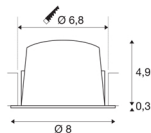

TECHNICAL DATA

Item no.:	1003810
Number of different light outlets	1
Secondary power / secondary voltage	250mA
Height	5.2 cm
Diameter	8 cm
Installation diameter	6.8 cm
Installation depth	5.5 cm
Net weight	0.16 kg
Gross weight	0.2 kg
IP Code	IP 20 / IP 44
Safety class	III
Impact resistance class	IK02
Impact resistance	0,2 Joule
Assembly	Recessed
Assembly details	Ceiling
Wattage	8.6 W
Lumen	700 lm
Colour temperature	3000 Kelvin
Beam angle	40 °
Color	white
CRI	90
UGR ≤	19