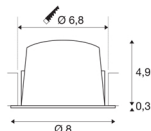

TECHNICAL DATA

Item no.:	1003811
Number of different light outlets	1
Secondary power / secondary voltage	250mA
Height	5.2 cm
Diameter	8 cm
Installation diameter	6.8 cm
Installation depth	5.5 cm
Net weight	0.16 kg
Gross weight	0.2 kg
IP Code	IP 20 / IP 44
Safety class	III
Impact resistance class	IK02
Impact resistance	0,2 Joule
Assembly	Recessed
Assembly details	Ceiling
Wattage	8.6 W
Lumen	690 lm
Colour temperature	3000 Kelvin
Beam angle	55 °
Color	white
CRI	90
UGR ≤	22