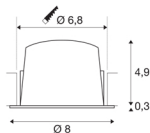

TECHNICAL DATA

Item no.:	1003812
Number of different light outlets	1
Secondary power / secondary voltage	250mA
Height	5.2 cm
Diameter	8 cm
Installation diameter	6.8 cm
Installation depth	5.5 cm
Net weight	0.168 kg
Gross weight	0.195 kg
IP Code	IP 20 / IP 44
Safety class	III
Impact resistance class	IK02
Impact resistance	0,2 Joule
Assembly	Recessed
Assembly details	Ceiling
Wattage	8.6 W
Lumen	730 lm
Colour temperature	3000 Kelvin
Beam angle	55 °
Color	white
CRI	90
UGR ≤	22