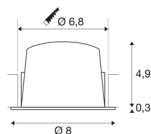

NUMINOS® DL S

Indoor LED recessed ceiling light black/black 4000K 20° gimballed, rotating and pivoting, including leaf springs

NUMINOS is the best possible coordinated light system from SLV that combines function, design and technology. This way, you can experience a thousand lighting design possibilities with a variety of downlights and spotlights. This also includes NUMINOS® DL S, which impresses as a recessed ceiling light with the best workmanship and lighting quality. Ideal for harmonious, modern and space-saving lighting that directs the accent to objects or the room. The recessed ceiling light can convince with a power consumption of 8.6 watts, luminous flux of 730 lumens, colour temperature of 4000 Kelvin and a high colour reproduction index of over 90. This means that simple installation is a mere formality. When do you choose NUMINOS ® from SLV?

TECHNICAL DATA

Item no.:	1003817
Number of different light outlets	1
Secondary power / secondary voltage	250mA
Height	5.2 cm
Diameter	8 cm
Installation diameter	6.8 cm
Installation depth	5.5 cm
Net weight	0.16 kg
Gross weight	0.2 kg
IP Code	IP 20 / IP 44
Safety class	III
Impact resistance class	IK02
Impact resistance	0,2 Joule
Assembly	Recessed
Assembly details	Ceiling
Wattage	8.6 W
Lumen	730 lm
Colour temperature	4000 Kelvin
Beam angle	20 °
Color	black
CRI	90
UGR ≤	19