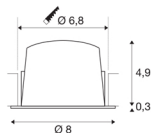

TECHNICAL DATA

Item no.:	1003818
Number of different light outlets	1
Secondary power / secondary voltage	250mA
Height	5.2 cm
Diameter	8 cm
Installation diameter	6.8 cm
Installation depth	5.5 cm
Net weight	0.12 kg
Gross weight	0.128 kg
IP Code	IP 20 / IP 44
Safety class	III
Impact resistance class	IK02
Impact resistance	0,2 Joule
Assembly	Recessed
Assembly details	Ceiling
Wattage	8.6 W
Lumen	790 lm
Colour temperature	4000 Kelvin
Beam angle	20 °
Color	black
CRI	90
UGR ≤	19